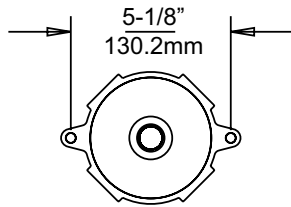

SAVES MONEY AND ENERGY

FEATURES AND SPECIFICATIONS

- ▲ Lumaire: Rating IP-65 for wet and cold environments
- ▲ Light Output: 980 lumens
- ▲ 85 lumens/watt- exceeds Federal Energy Act requirements
- ▲ Bright 5000K color temperature
- ▲ Rated 50,000 hour life
- ▲ Ideal operating temperature range from -40F to 70F (-40C to 21C)
- ▲ Power: 120 VAC at 60 Htz (line voltage)
- ▲ Rating: 11.5 watt, 120 V
- ▲ Five 1/2 NPT conduit connections
- ▲ GU24 socket
- ▲ Globe: Lexan with Light Intensifying Focused Optics (LIFO)
- ▲ Housing: Aluminum
- ▲ 5 year limited warranty on fixture
- ▲ 3 year limited warranty on lamp
- ▲ RoHS compliant and NSF listed
- ▲ Lamps and fixture cULus listed
- ▲ U.S. Patent Pending

LIGHT DISTRIBUTION FOR 1806 LED

Height in Feet	Average FC for Single Fixture Over Indicated Area	
	8' x 8'	12' x 12'
5	5.5	2.9
8	4.0	2.3
9	-	2.1
12	-	1.8
13	-	-
16	-	-
17	-	-
20	-	-

Model No.	Model Description
1806LED000	Fixture w/ Lamp and Optic Globe
1806LED014	Replacement Lamp, GU-24, 120 VAC, 11.5W, 60 HZ, 5000K Color Temperature