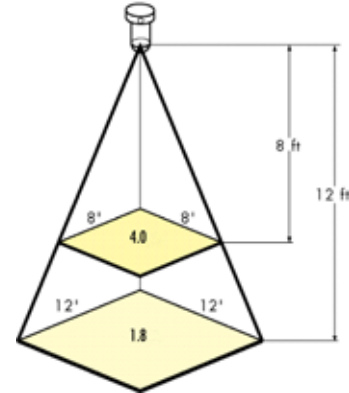

SAVES MONEY AND ENERGY

FEATURES AND SPECIFICATIONS

- ▲ Lumaire: Rating IP-65 for wet and cold environments
- ▲ Light Output: 980 lumens
- ▲ 85 lumens/watt- exceeds Federal Energy Act requirements
- ▲ Bright 5000K color temperature
- ▲ Rated 50,000 hour life
- ▲ Ideal operating temperature range from -40F to 70F (-40C to 21C)
- ▲ Power: 120 VAC at 60 Htz (line voltage)
- ▲ Rating: 11.5 watt, 120 V
- ▲ Five 1/2 NPT conduit connections
- ▲ GU24 socket
- ▲ Globe: Lexan with Light Intensifying Focused Optics (LIFO)
- ▲ Housing: Aluminum
- ▲ 5 year limited warranty on fixture
- ▲ 3 year limited warranty on lamp
- ▲ RoHS compliant and NSF listed
- ▲ Lamps and fixture cULus listed
- ▲ U.S. Patent Pending

LIGHT DISTRIBUTION FOR 1806 LED

Height in Feet	Average FC for Single Fixture Over Indicated Area	
	8' x 8'	12' x 12'
5	5.5	2.9
8	4.0	2.3
9	-	2.1
12	-	1.8
13	-	-
16	-	-
17	-	-
20	-	-

Model No.	Model Description
1806LED000	Fixture w/ Lamp and Optic Globe
1806LED014	Replacement Lamp, GU-24, 120 VAC, 11.5W, 60 HZ, 5000K Color Temperature