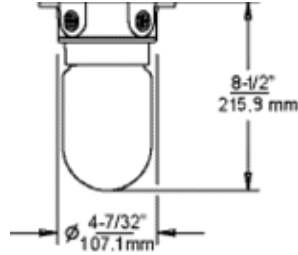

SAVES MONEY AND ENERGY

FEATURES AND SPECIFICATIONS

- ▲ Lumaire: Rating IP-65 for wet and cold environments
- ▲ Light Output: 980 lumens
- ▲ 85 lumens/watt- exceeds Federal Energy Act requirements
- ▲ Bright 5000K color temperature
- ▲ Rated 50,000 hour life
- ▲ Ideal operating temperature range from -40F to 70F (-40C to 21C)
- ▲ Power: 120 VAC at 60 Htz (line voltage)
- ▲ Rating: 11.5 watt, 120 V
- ▲ Five 1/2 NPT conduit connections
- ▲ GU24 socket
- ▲ Globe: Lexan with Light Intensifying Focused Optics (LIFO)
- ▲ Housing: Aluminum
- ▲ 5 year limited warranty on fixture
- ▲ 3 year limited warranty on lamp
- ▲ RoHS compliant and NSF listed
- ▲ Lamps and fixture cULus listed
- ▲ U.S. Patent Pending

LIGHT DISTRIBUTION FOR 1806 LED

Height in Feet	Average FC for Single Fixture Over Indicated Area	
	8' x 8'	12' x 12'
5	5.5	2.9
8	4.0	2.3
9	-	2.1
12	-	1.8
13	-	-
16	-	-
17	-	-
20	-	-

Model No.	Model Description
1806LED000	Fixture w/ Lamp and Optic Globe
1806LED014	Replacement Lamp, GU-24, 120 VAC, 11.5W, 60 HZ, 5000K Color Temperature